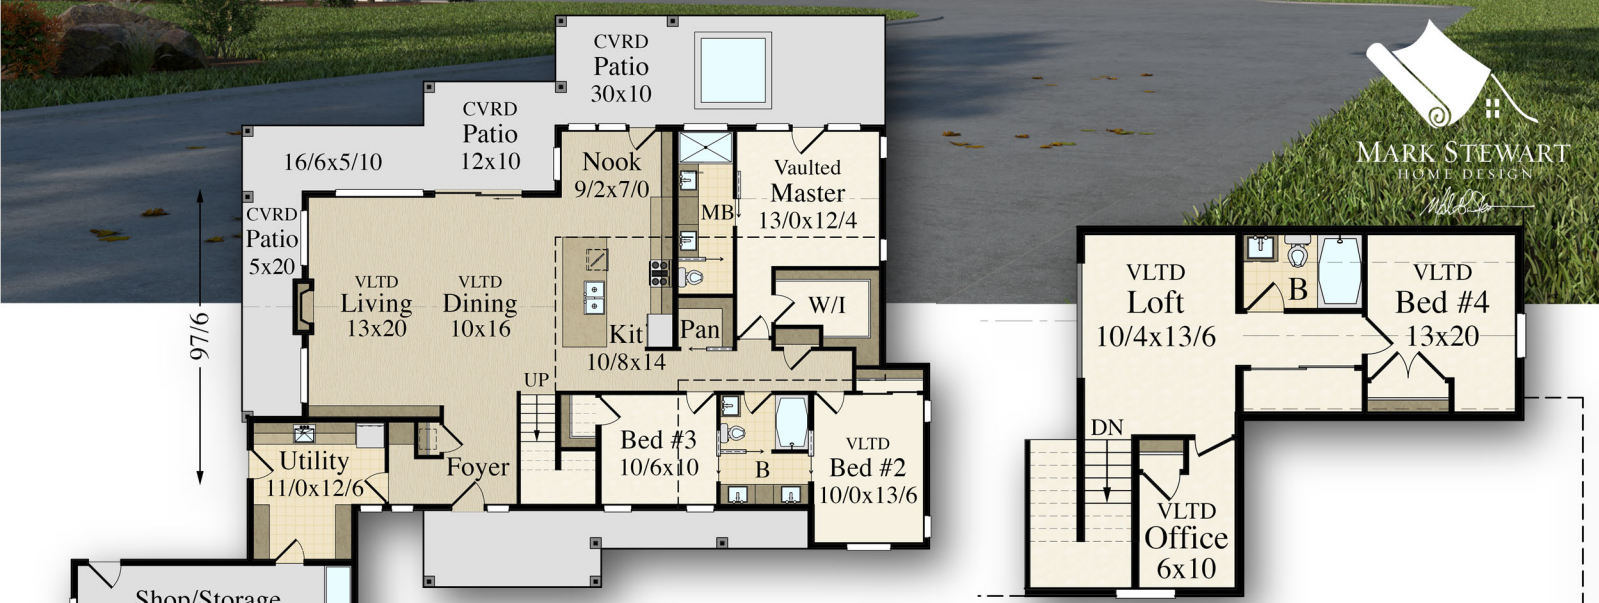

*"Ponderosa"*  
MF-2355 LN

78/0

Main- 1,851 Sq. Ft.  
Upper- 484 Sq. Ft.  
Total- 2,335 Sq. Ft.

Main Floor	1851 sq. ft.
Upper Floor	484 sq. ft.
<b>Total</b>	<b>2335 sq. ft.</b>
<b>78/0-Width</b>	<b>97/6-Depth</b>

Main Floor	1851 sq. ft.
Upper Floor	484 sq. ft.
<b>Total</b>	<b>2335 sq. ft.</b>
<b>78/0-Width</b>	<b>97/6-Depth</b>

Main Floor	1851 sq. ft.
Upper Floor	484 sq. ft.
<b>Total</b>	<b>2335 sq. ft.</b>
<b>78/0-Width</b>	<b>97/6-Depth</b>

# "Ponderosa" MF-2355 LN

78/0

Main- 1,851 Sq. Ft.  
Upper- 484 Sq. Ft.  
Total- 2,335 Sq. Ft.

Main Floor	1851 sq. ft.
Upper Floor	484 sq. ft.
<b>Total</b>	<b>2335 sq. ft.</b>
<b>78/0-Width</b>	<b>97/6-Depth</b>

# "Ponderosa" MF-2355 LN

78/0  
Main- 1,851 Sq. Ft.  
Upper- 484 Sq. Ft.  
Total- 2,335 Sq. Ft.

Open

Main Floor	1851 sq. ft.
Upper Floor	484 sq. ft.
<b>Total</b>	<b>2335 sq. ft.</b>
<b>78/0-Width</b>	<b>97/6-Depth</b>