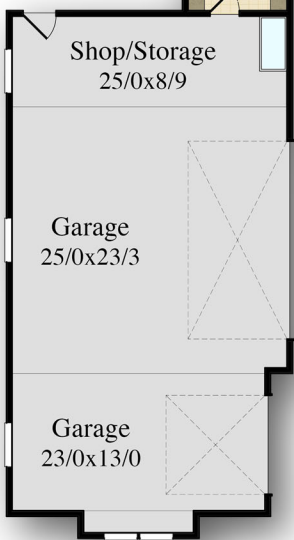

*"Ponderosa"*  
MF-2355 LN

78/0

Main- 1,851 Sq. Ft.  
Upper- 484 Sq. Ft.  
Total- 2,335 Sq. Ft.

Main Floor	1851 sq. ft.
Upper Floor	484 sq. ft.
<b>Total</b>	<b>2335 sq. ft.</b>
<b>78/0-Width</b>	<b>97/6-Depth</b>

Main Floor	1851 sq. ft.
Upper Floor	484 sq. ft.
<b>Total</b>	<b>2335 sq. ft.</b>
<b>78/0-Width</b>	<b>97/6-Depth</b>

Main Floor	1851 sq. ft.
Upper Floor	484 sq. ft.
<b>Total</b>	<b>2335 sq. ft.</b>
<b>78/0-Width</b>	<b>97/6-Depth</b>

# "Ponderosa" MF-2355 LN

78/0

Main- 1,851 Sq. Ft.  
Upper- 484 Sq. Ft.  
Total- 2,335 Sq. Ft.

Main Floor	1851 sq. ft.
Upper Floor	484 sq. ft.
<b>Total</b>	<b>2335 sq. ft.</b>
<b>78/0-Width</b>	<b>97/6-Depth</b>

# "Ponderosa" MF-2355 LN

78/0  
Main- 1,851 Sq. Ft.  
Upper- 484 Sq. Ft.  
Total- 2,335 Sq. Ft.

Open

Main Floor	1851 sq. ft.
Upper Floor	484 sq. ft.
<b>Total</b>	<b>2335 sq. ft.</b>
<b>78/0-Width</b>	<b>97/6-Depth</b>