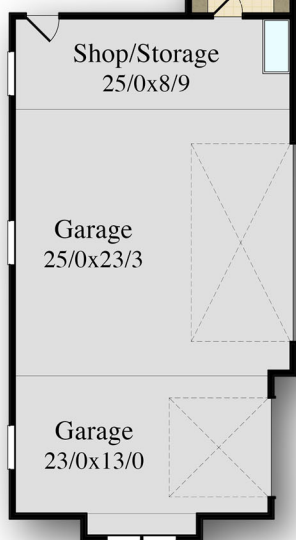

*"Ponderosa"*  
MF-2355 LN

78/0

Main- 1,851 Sq. Ft.  
Upper- 484 Sq. Ft.  
Total- 2,335 Sq. Ft.

Main Floor	1851 sq. ft.
Upper Floor	484 sq. ft.
<b>Total</b>	<b>2335 sq. ft.</b>
<b>78/0-Width</b>	<b>97/6-Depth</b>

Main Floor	1851 sq. ft.
Upper Floor	484 sq. ft.
<b>Total</b>	<b>2335 sq. ft.</b>
<b>78/0-Width</b>	<b>97/6-Depth</b>

Main Floor	1851 sq. ft.
Upper Floor	484 sq. ft.
<b>Total</b>	<b>2335 sq. ft.</b>
<b>78/0-Width</b>	<b>97/6-Depth</b>

# "Ponderosa" MF-2355 LN

78/0

Main- 1,851 Sq. Ft.  
Upper- 484 Sq. Ft.  
Total- 2,335 Sq. Ft.

Main Floor	1851 sq. ft.
Upper Floor	484 sq. ft.
<b>Total</b>	<b>2335 sq. ft.</b>
<b>78/0-Width</b>	<b>97/6-Depth</b>

# "Ponderosa" MF-2355 LN

78/0  
Main- 1,851 Sq. Ft.  
Upper- 484 Sq. Ft.  
Total- 2,335 Sq. Ft.

Open

Main Floor	1851 sq. ft.
Upper Floor	484 sq. ft.
<b>Total</b>	<b>2335 sq. ft.</b>
<b>78/0-Width</b>	<b>97/6-Depth</b>