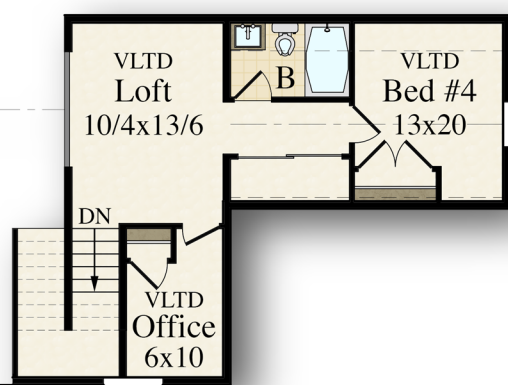

*"Ponderosa"*  
MF-2355 LN

78/0

Main- 1,851 Sq. Ft.  
Upper- 484 Sq. Ft.  
Total- 2,335 Sq. Ft.

Main Floor	1851 sq. ft.
Upper Floor	484 sq. ft.
<b>Total</b>	<b>2335 sq. ft.</b>
<b>78/0-Width</b>	<b>97/6-Depth</b>

Main Floor	1851 sq. ft.
Upper Floor	484 sq. ft.
<b>Total</b>	<b>2335 sq. ft.</b>
<b>78/0-Width</b>	<b>97/6-Depth</b>

Main Floor	1851 sq. ft.
Upper Floor	484 sq. ft.
<b>Total</b>	<b>2335 sq. ft.</b>
<b>78/0-Width</b>	<b>97/6-Depth</b>

# "Ponderosa" MF-2355 LN

78/0

Main- 1,851 Sq. Ft.  
Upper- 484 Sq. Ft.  
Total- 2,335 Sq. Ft.

Main Floor	1851 sq. ft.
Upper Floor	484 sq. ft.
<b>Total</b>	<b>2335 sq. ft.</b>
<b>78/0-Width</b>	<b>97/6-Depth</b>

# "Ponderosa" MF-2355 LN

78/0  
Main- 1,851 Sq. Ft.  
Upper- 484 Sq. Ft.  
Total- 2,335 Sq. Ft.

Open

Main Floor	1851 sq. ft.
Upper Floor	484 sq. ft.
<b>Total</b>	<b>2335 sq. ft.</b>
<b>78/0-Width</b>	<b>97/6-Depth</b>