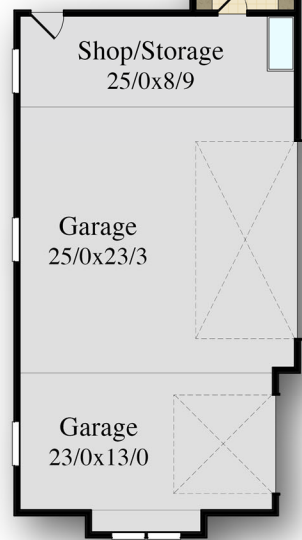

*"Ponderosa"*  
MF-2355 LN

78/0

Main- 1,851 Sq. Ft.  
Upper- 484 Sq. Ft.  
Total- 2,335 Sq. Ft.

Main Floor	1851 sq. ft.
Upper Floor	484 sq. ft.
<b>Total</b>	<b>2335 sq. ft.</b>
<b>78/0-Width</b>	<b>97/6-Depth</b>

Main Floor	1851 sq. ft.
Upper Floor	484 sq. ft.
<b>Total</b>	<b>2335 sq. ft.</b>
<b>78/0-Width</b>	<b>97/6-Depth</b>

Main Floor	1851 sq. ft.
Upper Floor	484 sq. ft.
<b>Total</b>	<b>2335 sq. ft.</b>
<b>78/0-Width</b>	<b>97/6-Depth</b>

# "Ponderosa" MF-2355 LN

78/0

Main- 1,851 Sq. Ft.  
Upper- 484 Sq. Ft.  
Total- 2,335 Sq. Ft.

Main Floor	1851 sq. ft.
Upper Floor	484 sq. ft.
<b>Total</b>	<b>2335 sq. ft.</b>
<b>78/0-Width</b>	<b>97/6-Depth</b>

# "Ponderosa" MF-2355 LN

78/0  
Main- 1,851 Sq. Ft.  
Upper- 484 Sq. Ft.  
Total- 2,335 Sq. Ft.

Open

Main Floor	1851 sq. ft.
Upper Floor	484 sq. ft.
<b>Total</b>	<b>2335 sq. ft.</b>
<b>78/0-Width</b>	<b>97/6-Depth</b>