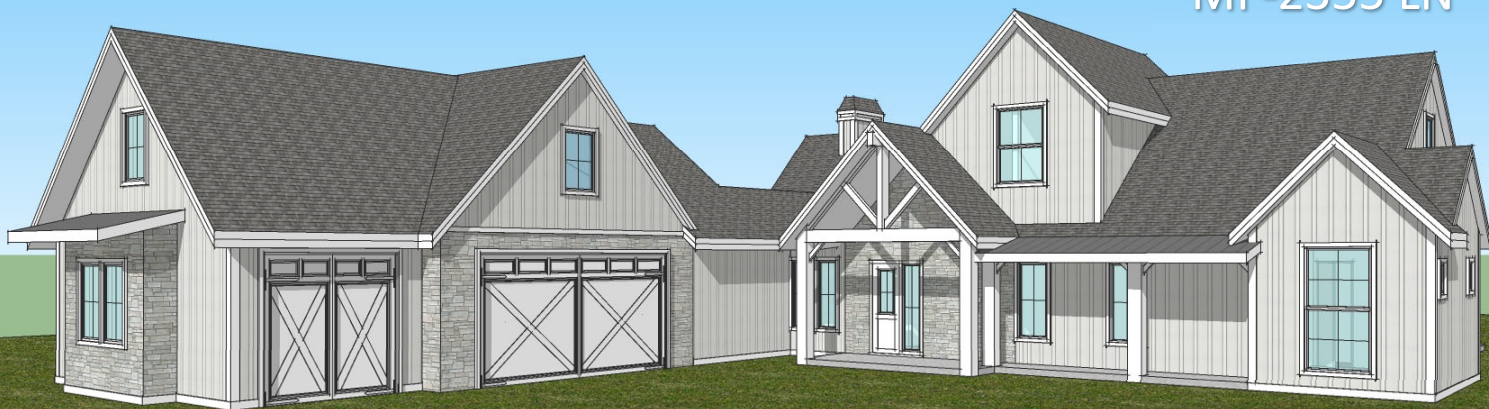

# "Ponderosa" MF-2355 LN

78/0

Main- 1,851 Sq. Ft.  
Upper- 484 Sq. Ft.  
Total- 2,335 Sq. Ft.

Main Floor	1851 sq. ft.
Upper Floor	484 sq. ft.
<b>Total</b>	<b>2335 sq. ft.</b>
<b>78/0-Width</b>	<b>97/6-Depth</b>

# "Ponderosa" MF-2355 LN

78/0  
Main- 1,851 Sq. Ft.  
Upper- 484 Sq. Ft.  
Total- 2,335 Sq. Ft.

Open

Main Floor	1851 sq. ft.
Upper Floor	484 sq. ft.
<b>Total</b>	<b>2335 sq. ft.</b>
<b>78/0-Width</b>	<b>97/6-Depth</b>