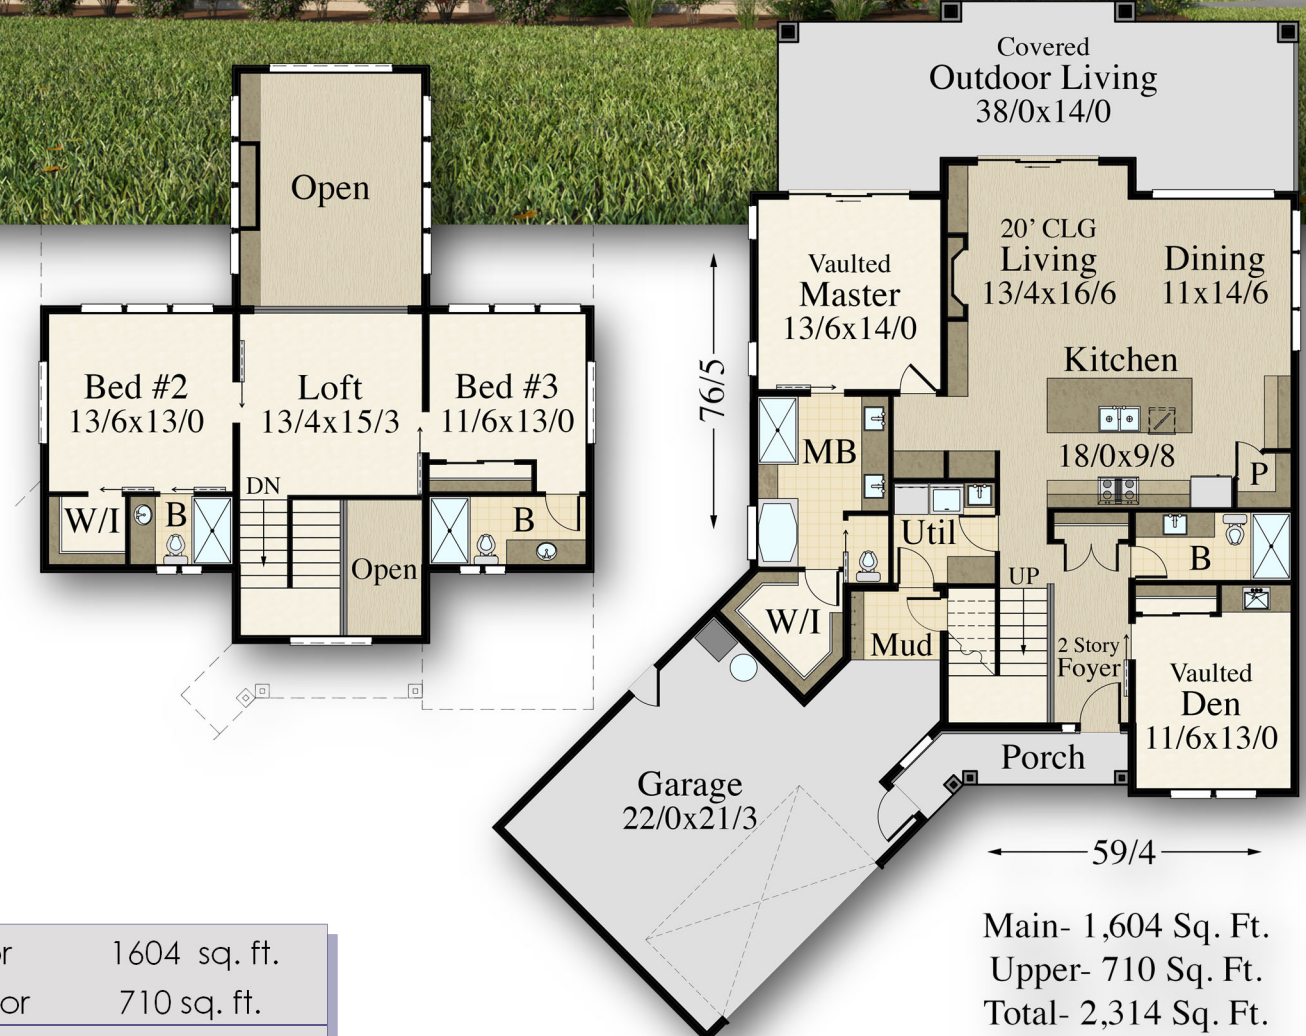

# "Modern Homestead"

## MF-2314

Main Floor	1604 sq. ft.
Upper Floor	710 sq. ft.
<b>Total</b>	<b>2314sq. ft.</b>
<b>59/4-Width</b>	<b>76/5-Depth</b>

Main- 1,604 Sq. Ft.  
Upper- 710 Sq. Ft.  
Total- 2,314 Sq. Ft.

MARK STEWART  
HOME DESIGN

# "Modern Homestead"

MF-2314

Main Floor	1604 sq. ft.
Upper Floor	710 sq. ft.
<b>Total</b>	<b>2314sq. ft.</b>
<b>59/4-Width</b>	<b>76/5-Depth</b>

Main- 1,604 Sq. Ft.  
 Upper- 710 Sq. Ft.  
 Total- 2,314 Sq. Ft.