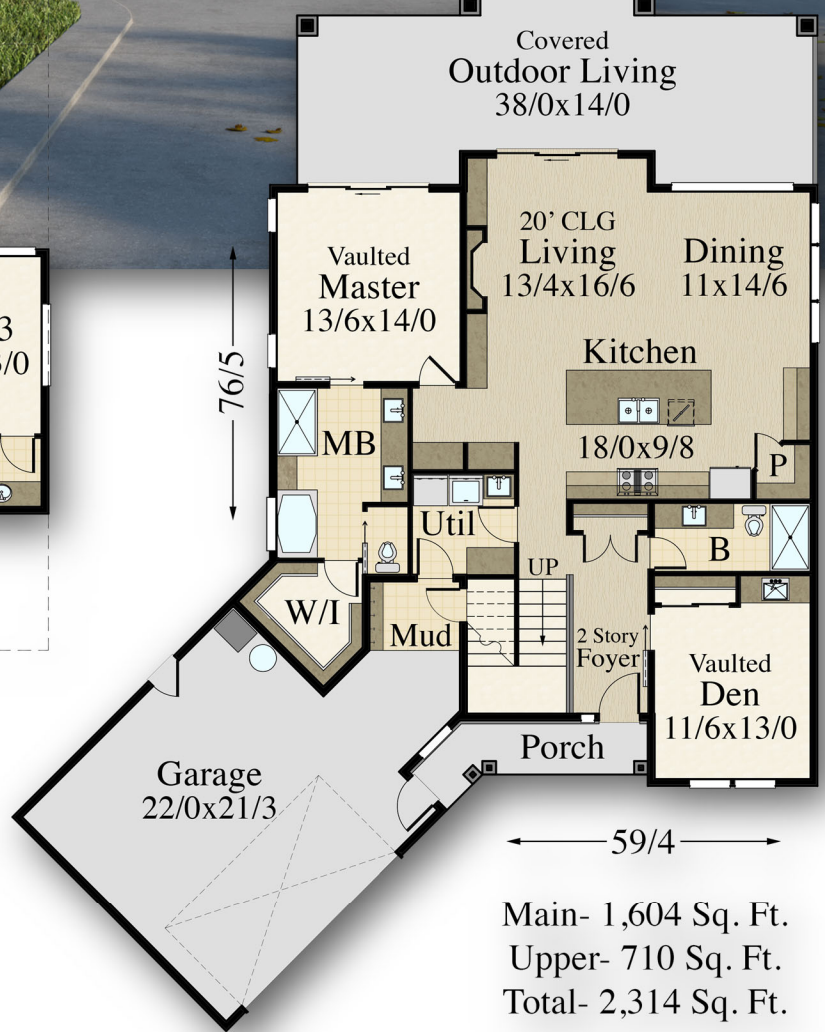

MARK STEWART  
HOME DESIGN

# "Modern Homestead"

## MF-2314

Main Floor	1604 sq. ft.
Upper Floor	710 sq. ft.
<b>Total</b>	<b>2314sq. ft.</b>
<b>59/4-Width</b>	<b>76/5-Depth</b>

Main- 1,604 Sq. Ft.  
Upper- 710 Sq. Ft.  
Total- 2,314 Sq. Ft.

MARK STEWART  
HOME DESIGN

# "Modern Homestead"

MF-2314

Main Floor	1604 sq. ft.
Upper Floor	710 sq. ft.
<b>Total</b>	<b>2314sq. ft.</b>
<b>59/4-Width</b>	<b>76/5-Depth</b>

Main- 1,604 Sq. Ft.  
 Upper- 710 Sq. Ft.  
 Total- 2,314 Sq. Ft.