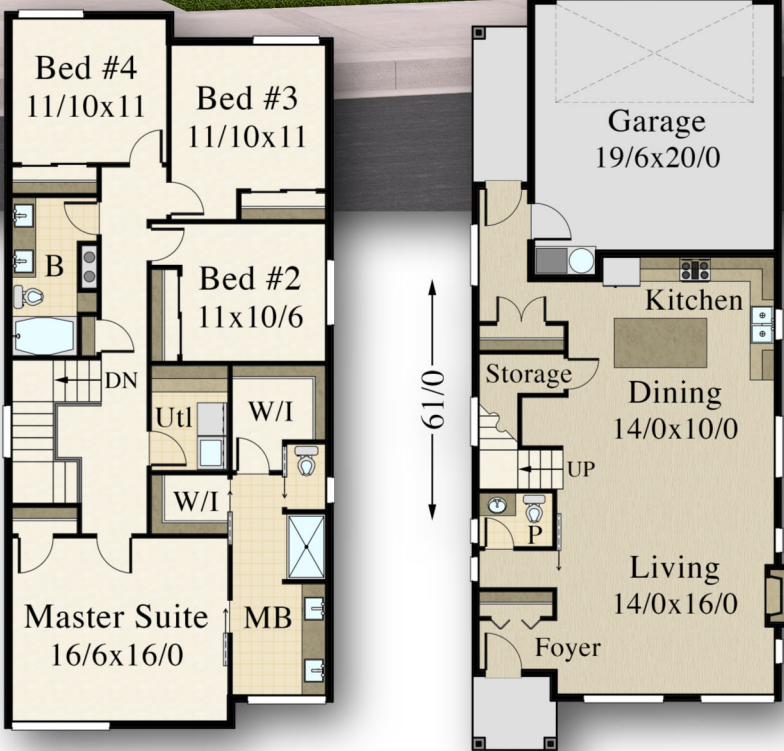

"Deschutes"
MM-2185-B

MARK STEWART
HOME DESIGN
Mark Stewart

Main Floor 880 sq. ft.
Upper Floor 1305 sq. ft.
Total 2185 sq. ft.
25/0-Width 57/0-Depth