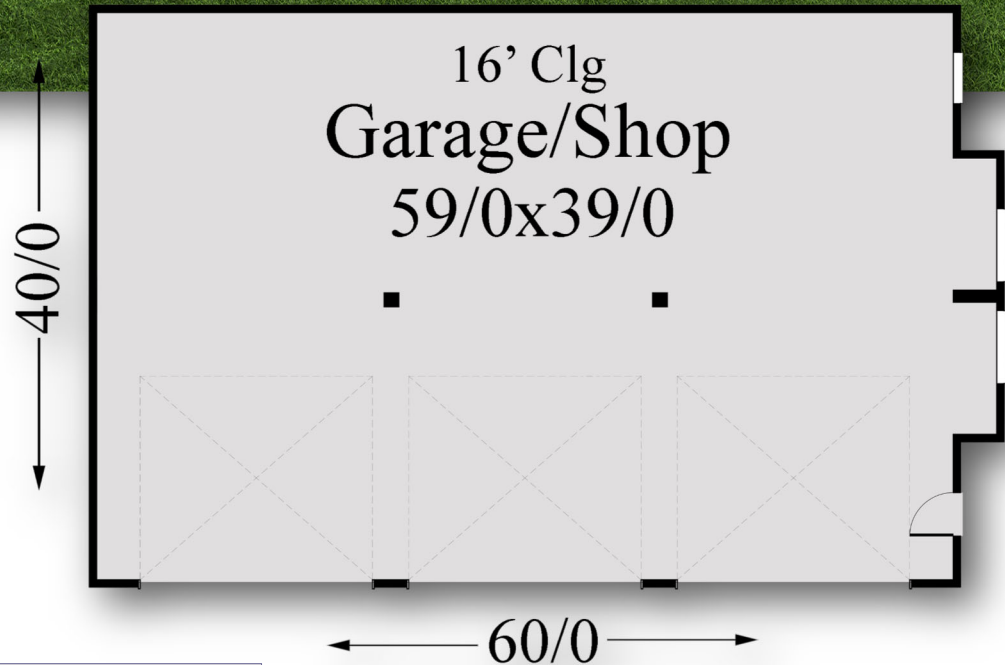

"Polly"
MF-2460

Main Floor	2,460. ft.
Total	2,460 sq. ft.
60/0-Width	40/0-Depth

60/0
2,460 Sq. Ft.