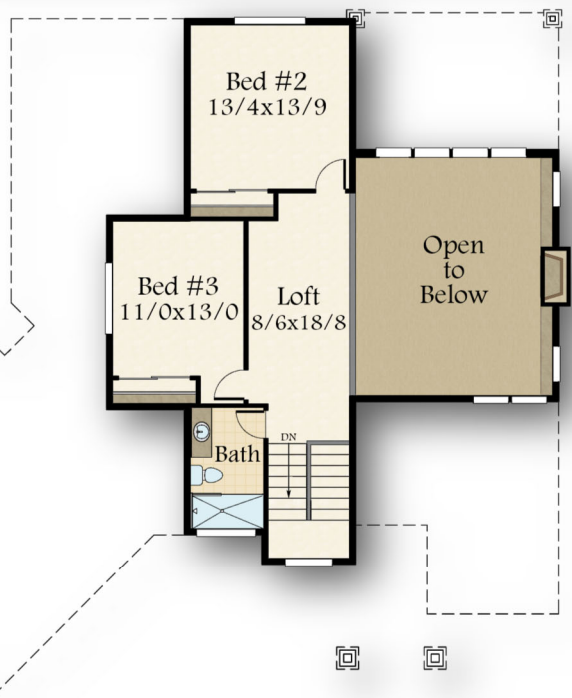

"Eagle" MM-2471

MARK STEWART
HOME DESIGN
Mark Stewart

Main Floor- 1,787 Sq. Ft.
Upper Floor- 684 Sq. Ft.
Total- 2,471 Sq. Ft.
+Garage- 585 Sq. Ft.

Main Floor 1787 sq. ft.
Upper Floor 684 sq. ft.

Total 2471 sq. ft.
64/3-Width 55/0-Depth