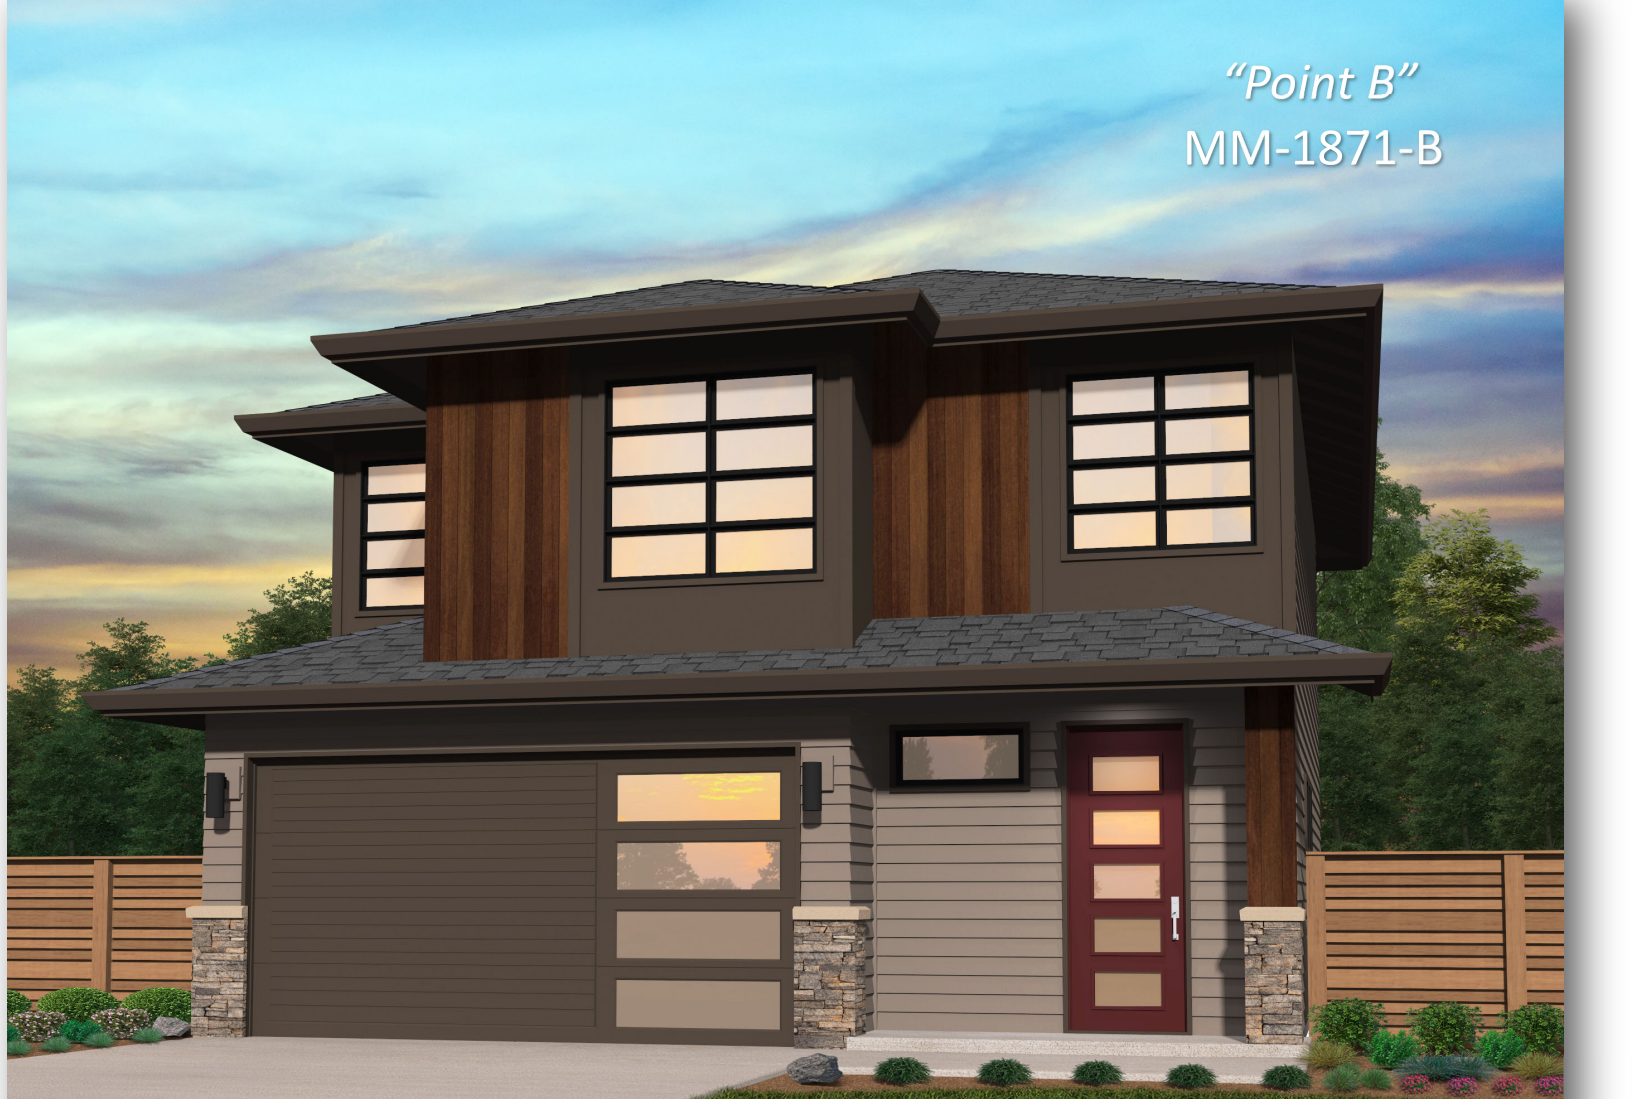

"Point B"
MM-1871-B

MARK STEWART
HOME DESIGN

Mark Stewart

Main Floor 1068 sq. ft.
Upper Floor 803 sq. ft.
Total 1871 sq. ft.