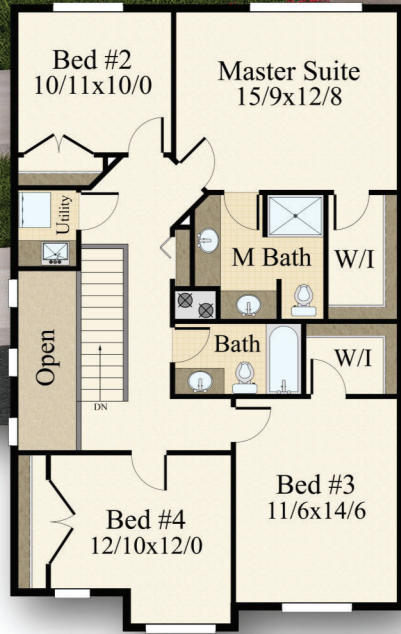

"Tesla"
MM-1791-A

Patio
11/0x8/0

MARK STEWART
HOME DESIGN

Mark Stewart

Main Floor 687 sq. ft.
Upper Floor 1104 sq. ft.

Total 1791 sq. ft.