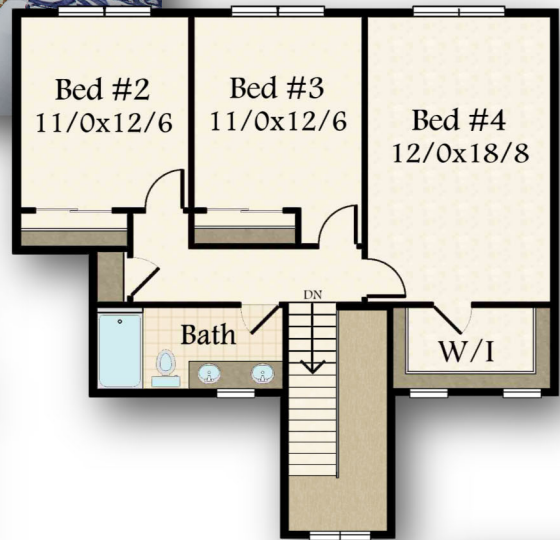

"Baker's Dozen"
MF-2328-WC-2//Baker Mini

Main Floor- 1,574 Sq. Ft.
Upper Floor- 817 Sq. Ft.
Total- 2,391 Sq. Ft.
+ Garage- 425 Sq. Ft.

50/0

39/6

22/0

Main Floor	1574 sq. ft.
Upper Floor	817 sq. ft.
Total	2391 sq. ft.
50/0-Width	39/6-Depth
ADU-	462 sq. ft.
21/0-Width	22/0-Depth

"Baker's Dozen"

MF-2328-WC-2//Baker Mini

Main Floor- 1,574 Sq. Ft.
 Upper Floor- 817 Sq. Ft.
 Total- 2,391 Sq. Ft.
 + Garage- 425 Sq. Ft.

← 50/0 →

39/6

Main Floor	1574 sq. ft.
Upper Floor	817 sq. ft.
Total	2391 sq. ft.
50/0-Width	39/6-Depth
ADU-	462 sq. ft
21/0-Width	22/0-Depth