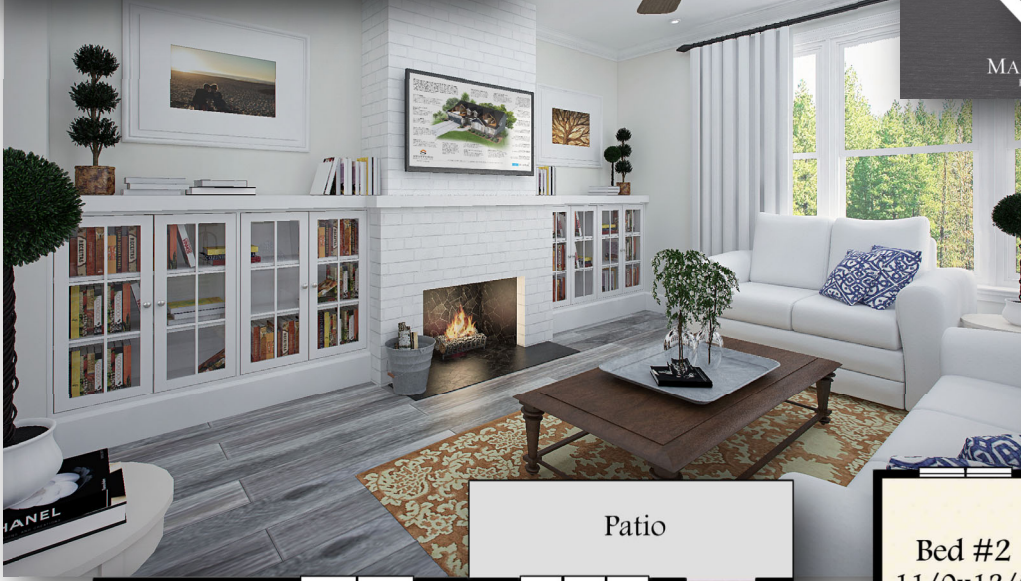

"Baker's Dozen"

MF-2328-WC-2//Baker Mini