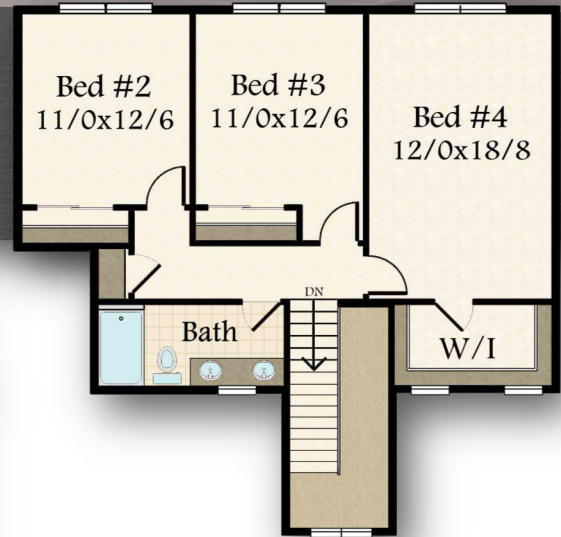

"Baker's Dozen"
MF-2328-WC-2//Baker Mini

Main Floor- 1,574 Sq. Ft.
Upper Floor- 817 Sq. Ft.
Total- 2,391 Sq. Ft.
+ Garage- 425 Sq. Ft.

50/0

39/6

22/0

Main Floor	1574 sq. ft.
Upper Floor	817 sq. ft.
Total	2391 sq. ft.
50/0-Width	39/6-Depth
ADU-	462 sq. ft.
21/0-Width	22/0-Depth

"Baker's Dozen"

MF-2328-WC-2//Baker Mini

Main Floor- 1,574 Sq. Ft.
 Upper Floor- 817 Sq. Ft.
 Total- 2,391 Sq. Ft.
 + Garage- 425 Sq. Ft.

← 50/0 →

39/6

Main Floor	1574 sq. ft.
Upper Floor	817 sq. ft.
Total	2391 sq. ft.
50/0-Width	39/6-Depth
ADU-	462 sq. ft
21/0-Width	22/0-Depth