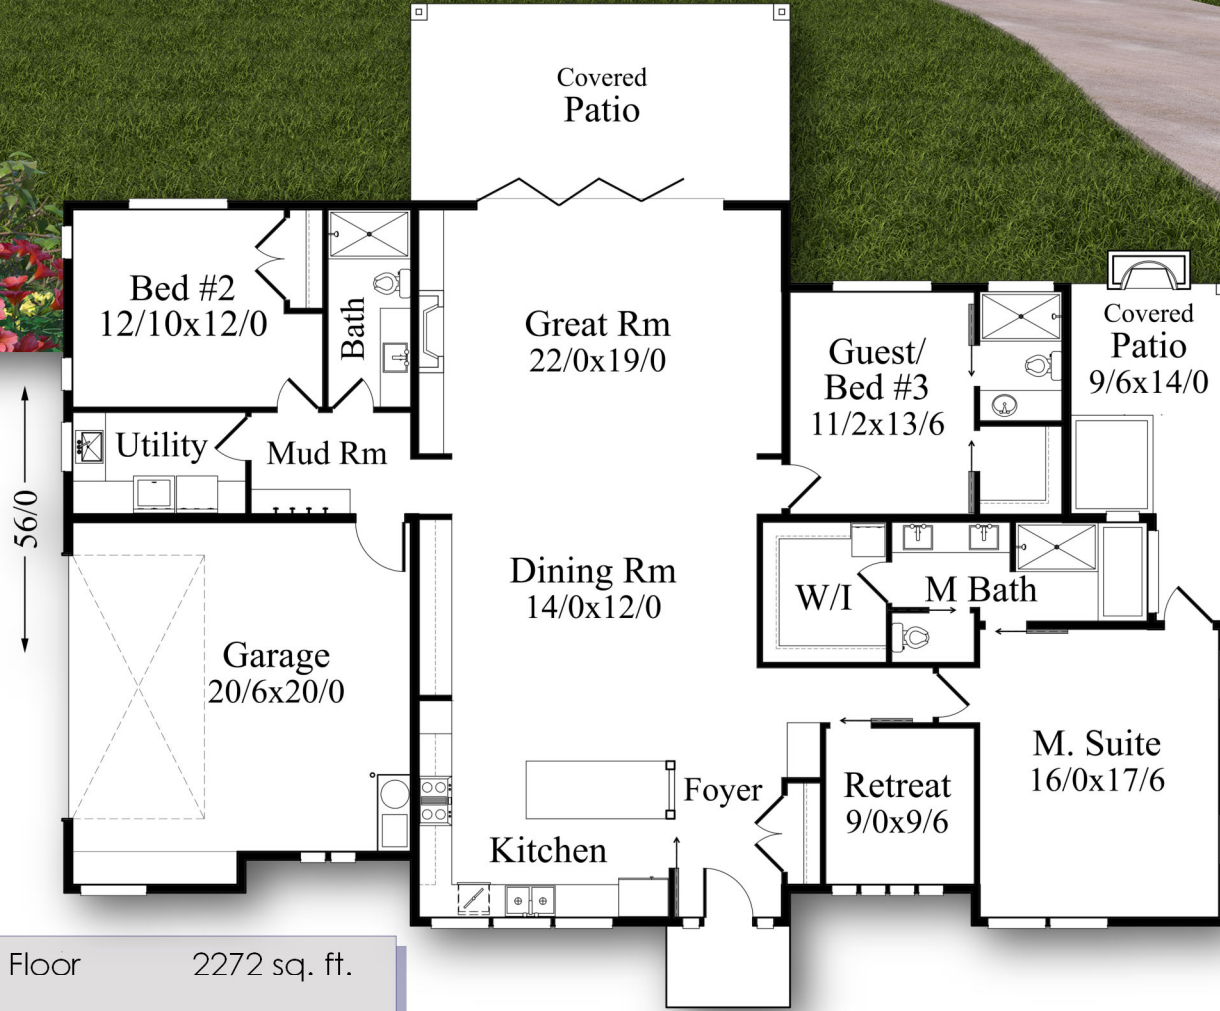

MARK STEWART
HOME DESIGN

Mark Stewart

"Chele"
X-19-D

Main Floor	2272 sq. ft.
Total	2272 sq. ft.
70/6-Width	56/0 Depth

70/6
Main Floor- 2,272 Sq. Ft.