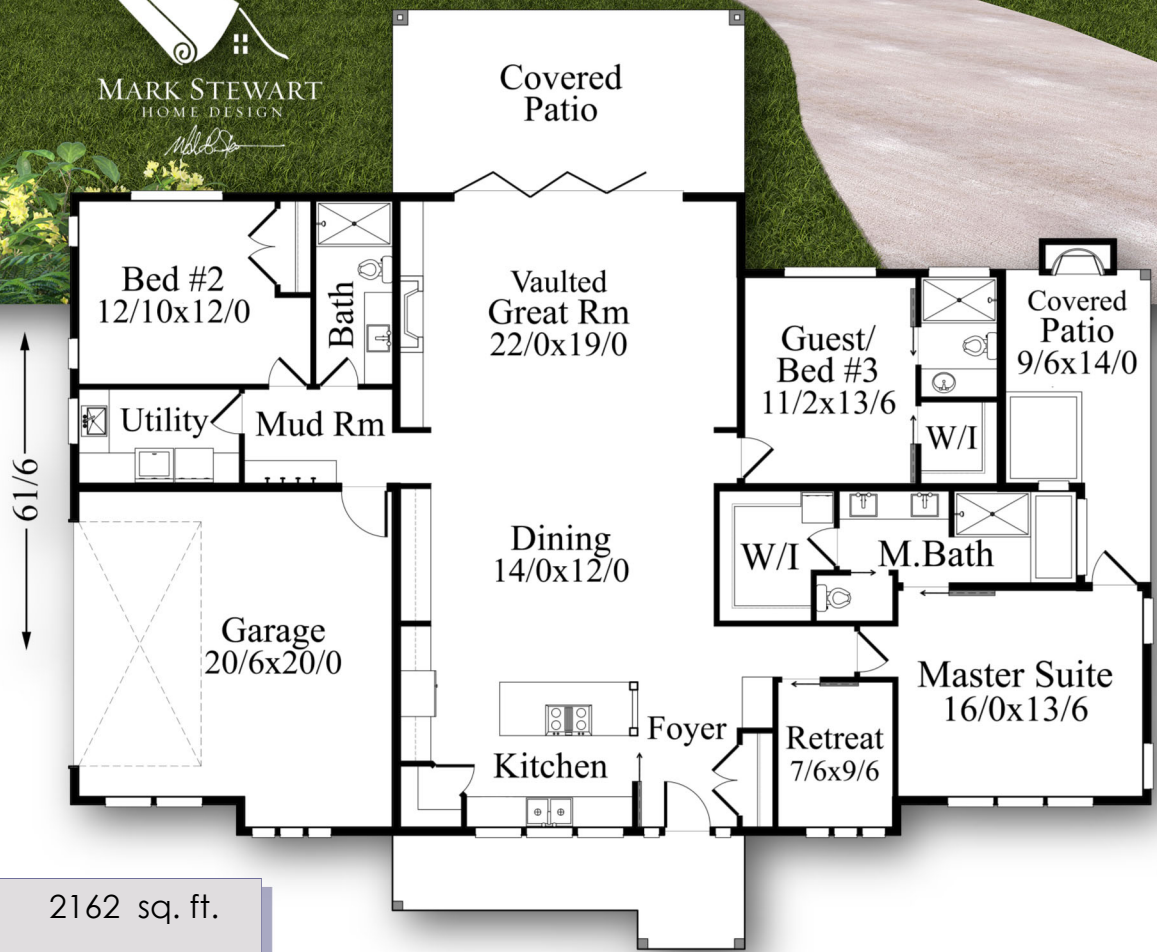

"Cuthbert"
X-19-B

MARK STEWART
 HOME DESIGN
Mark Stewart

Main Floor	2162 sq. ft.
Total	2162 sq. ft.
70/6-Width	61/6 Depth

← 70/6 →
 Main Floor-2,162 Sq. Ft.