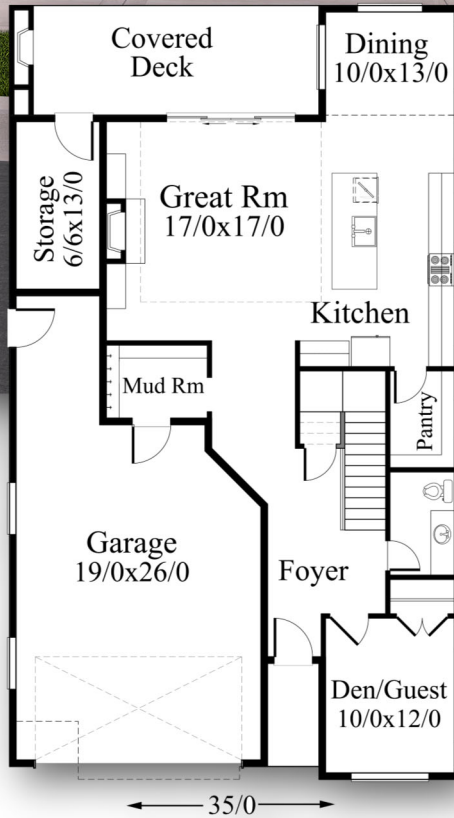

"Samantha"
MM-2772-B

Main Floor	1267 sq. ft.
Upper Floor	1505 sq. ft.
Total	2772 sq. ft.
35/0-Width	59/0-Depth

©All rights reserved:
Mark Stewart Home Design.