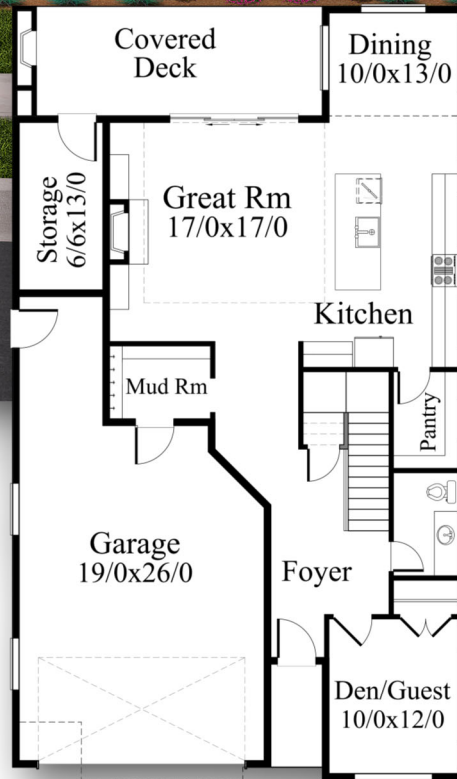

*"Champion"*  
MM-2772-A

Main Floor	1267 sq. ft.
Upper Floor	1505 sq. ft.
<b>Total</b>	<b>2772 sq. ft.</b>
<b>35/0-Width</b>	<b>59/0-Depth</b>

35/0  
59/0

Main Floor- 1,267 Sq. Ft.  
Upper Floor- 1,505 Sq. Ft.  
Total- 2,772 Sq. Ft.  
Garage- 573 Sq. Ft.