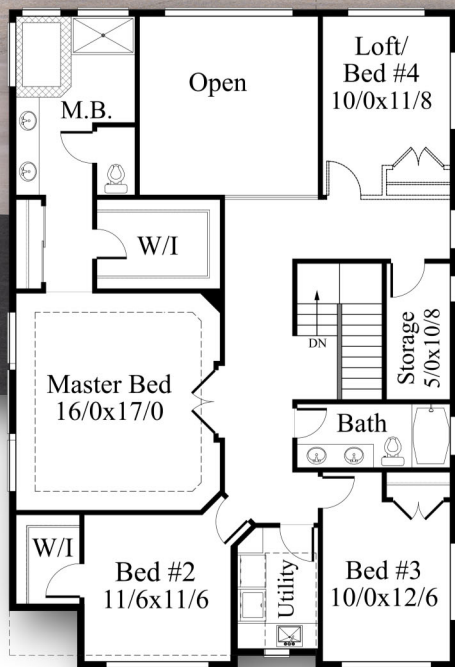

*"Champion"*  
MM-2772-A

Main Floor	1267 sq. ft.
Upper Floor	1505 sq. ft.
<b>Total</b>	<b>2772 sq. ft.</b>
<b>35/0-Width</b>	<b>59/0-Depth</b>

35/0  
59/0

Main Floor- 1,267 Sq. Ft.  
Upper Floor- 1,505 Sq. Ft.  
Total- 2,772 Sq. Ft.  
Garage- 573 Sq. Ft.