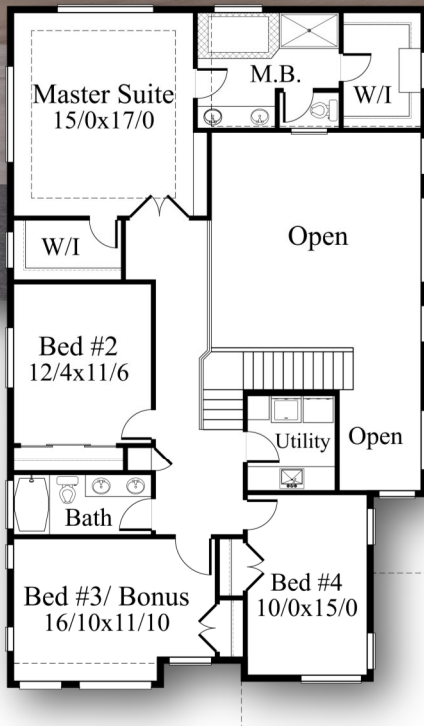

"Everest" MM-2738-B

MARK STEWART
HOME DESIGN

60/4

35/0

Main Floor	1305 sq. ft.
Upper Floor	1433 sq. ft.
Total	2738 sq. ft.
35/0-Width	60/4-Depth