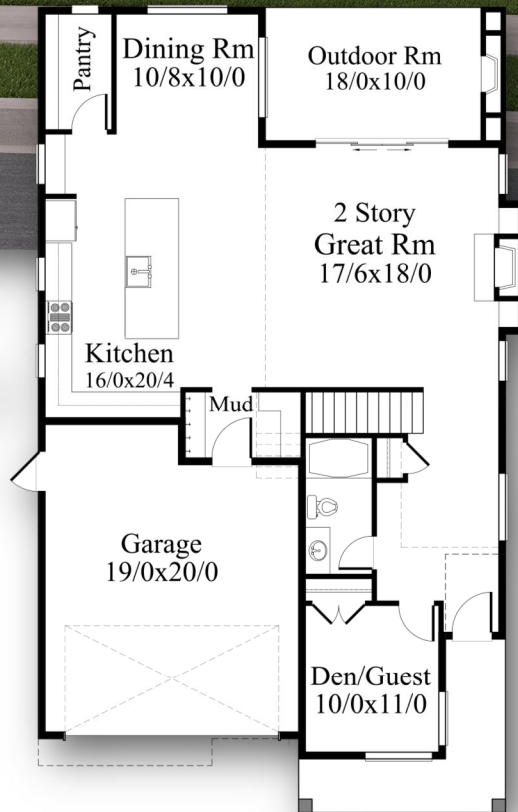

"Everest" MM-2738-B

MARK STEWART
HOME DESIGN

60/4

35/0

Main Floor	1305 sq. ft.
Upper Floor	1433 sq. ft.
Total	2738 sq. ft.
35/0-Width	60/4-Depth