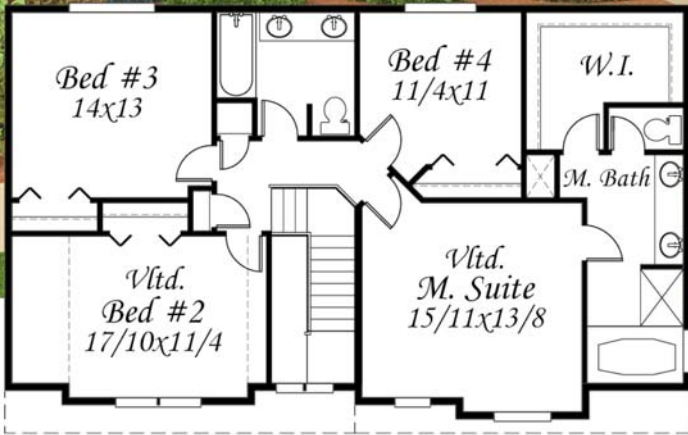

"Jay's Place"
M-2116-JH

Main Floor	863 sq. ft.
Upper Floor	1253 sq. ft.
Total	2116 sq. ft.
Width	Depth
48/0	32/0

©All rights reserved:
Mark Stewart Home
Design