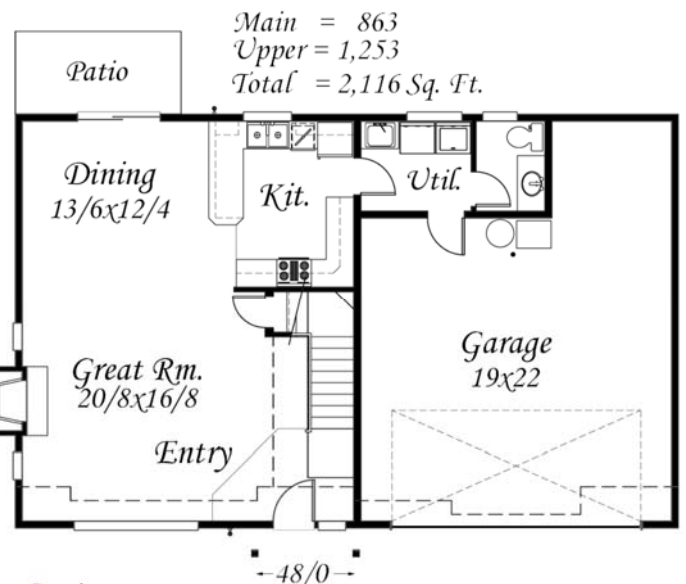

"Jay's Place"
M-2116-JH

Main Floor	863 sq. ft.
Upper Floor	1253 sq. ft.
Total	2116 sq. ft.
Width	Depth
48/0	32/0

©All rights reserved:
Mark Stewart Home
Design