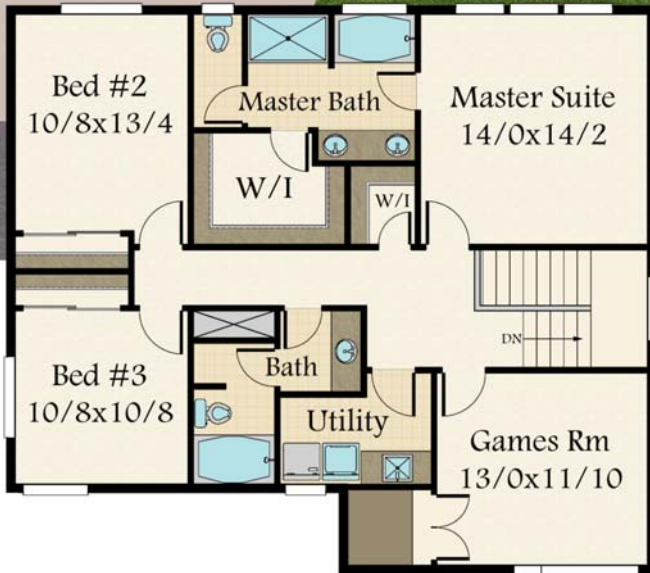

MARK STEWART
HOME DESIGN
Mark Stewart

“All-bright
MM-2306-H

50/0

40/0

Main Floor- 1,020 Sq. Ft.
Upper Floor- 1,286 Sq. Ft.
Total- 2,306 Sq. Ft.

Main Floor	1020 sq. ft.
Upper Floor	1286sq. ft.
Total	2306 sq. ft.
Width	Depth
40/0	50/0