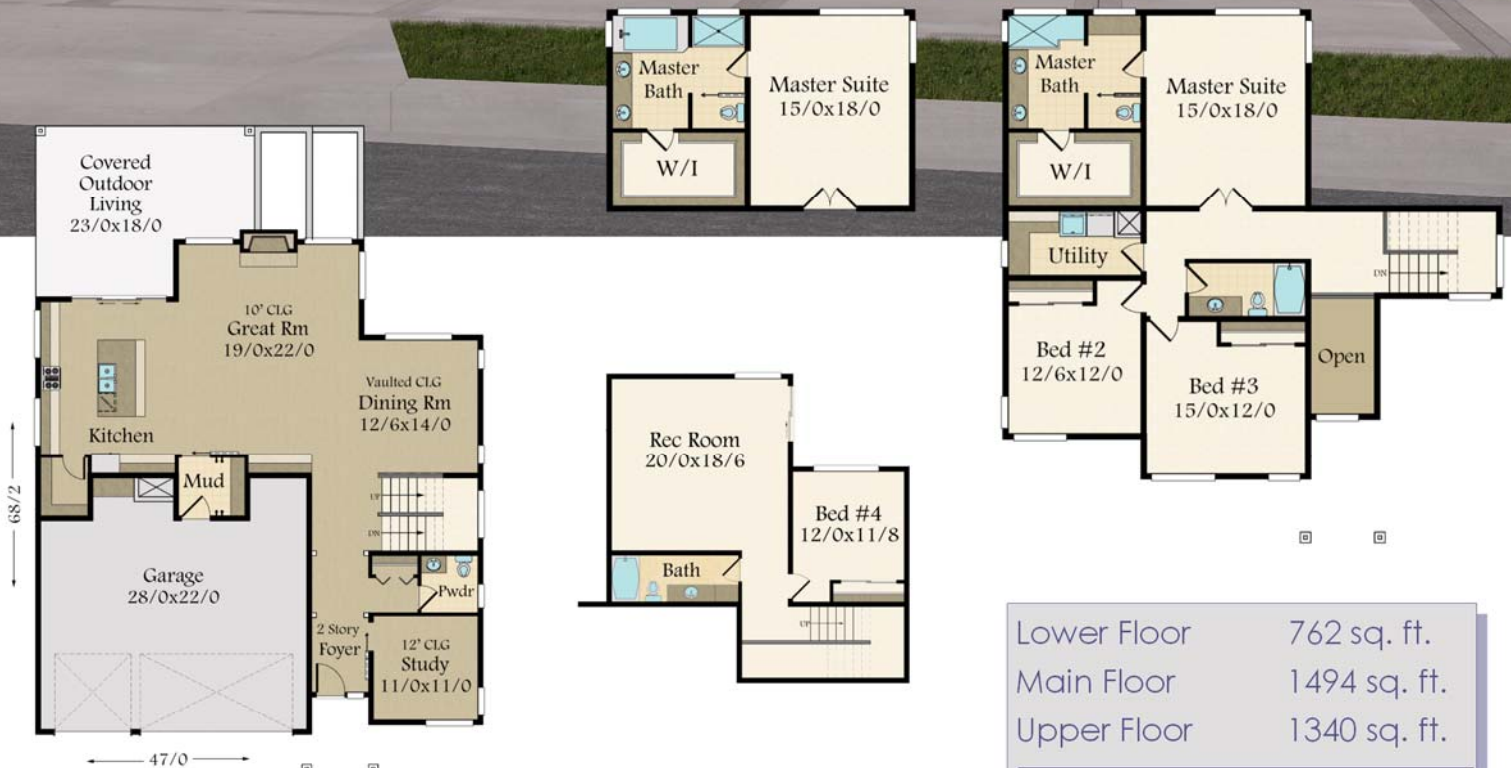

"Requiem"
MM-3596

MARK STEWART
HOME DESIGN

Mark Stewart

Main Floor- 1,494 Sq. Ft.
Upper Floor- 1,340 Sq. Ft.
Lower Floor- 762 Sq. Ft.
Total- 3,596 Sq. Ft.
+ Garage- 698 Sq. Ft.

Lower Floor	762 sq. ft.
Main Floor	1,494 sq. ft.
Upper Floor	1,340 sq. ft.
Total	3,596 sq. ft.
Width	Depth
47/0	68/2