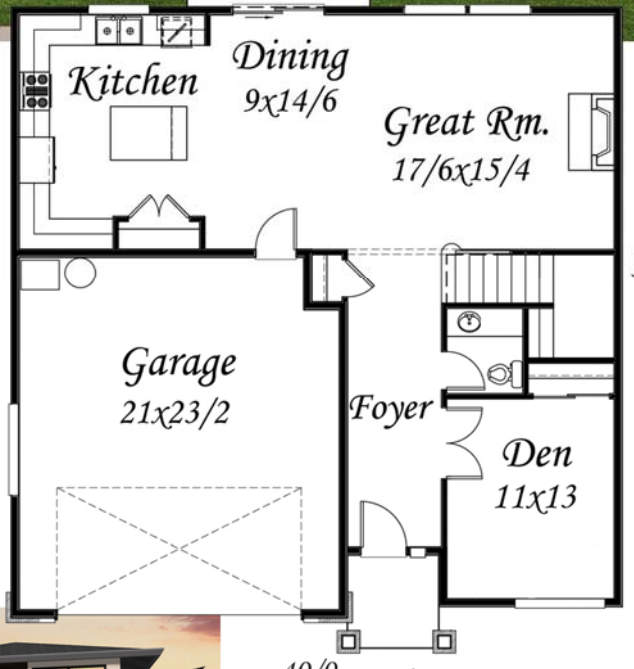

# "Shedland" MM-2460

Main Floor	1001 sq. ft.
Upper Floor	1459sq. ft.
<b>Total</b>	<b>2460 sq. ft.</b>
<b>Width</b>	<b>Depth</b>
40/0	42/0