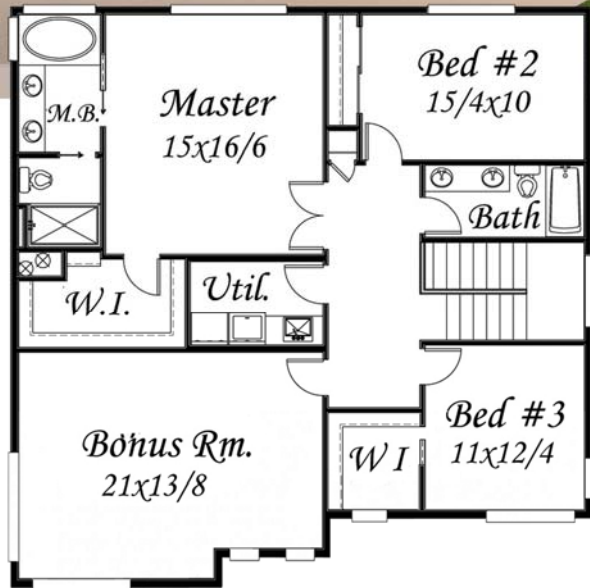

# "Shedland" MM-2460

Main Floor	1001 sq. ft.
Upper Floor	1459sq. ft.
<b>Total</b>	<b>2460 sq. ft.</b>
<b>Width</b>	<b>Depth</b>
40/0	42/0