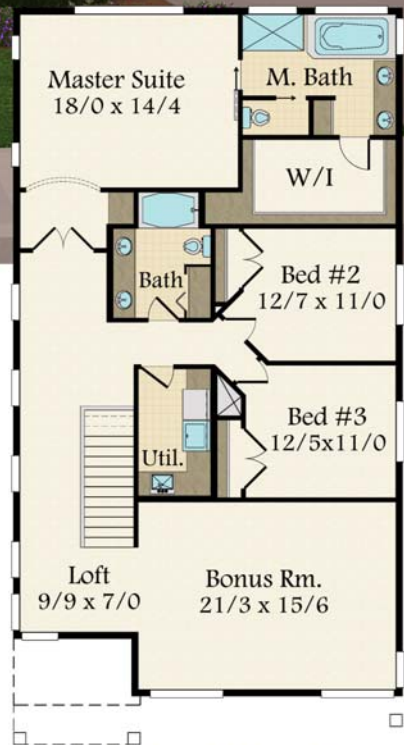

"Shanti"
MM-2941CH

Main Floor 1199 sq. ft.
Upper Floor 1742 sq. ft.

Total 2941 sq. ft.
32/0 W x 60/9 D

Mark Stewart Home Design