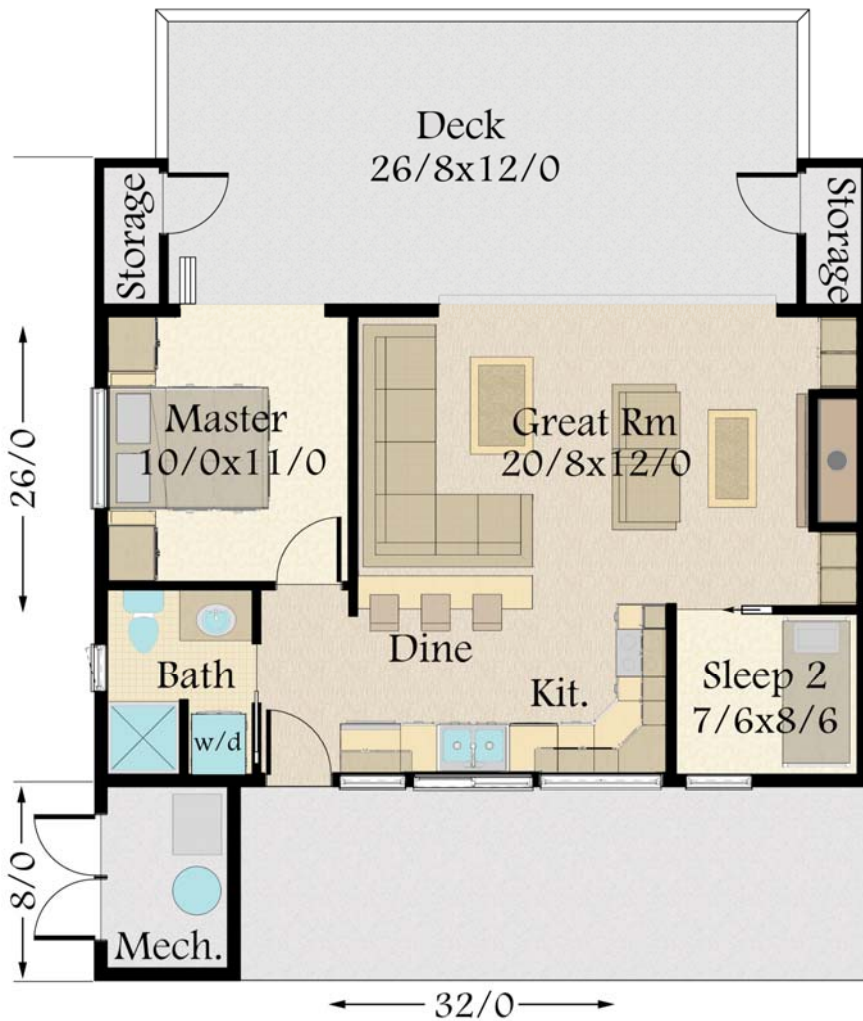

MARK STEWART  
HOME DESIGN

*Mark Stewart*

“Orbit”  
MM-640-O

|              |                    |
|--------------|--------------------|
| Main Floor   | 640 sq. ft.        |
| <b>Total</b> | <b>640 sq. ft.</b> |
| <b>Width</b> | <b>Depth</b>       |
| 32/0         | 26/0               |

*"Orbit"*  
MM-640-O

|              |                    |
|--------------|--------------------|
| Main Floor   | 640 sq. ft.        |
| <b>Total</b> | <b>640 sq. ft.</b> |
| <b>Width</b> | <b>Depth</b>       |
| 32/0         | 26/0               |

MARK STEWART  
HOME DESIGN

*Mark Stewart*

"Orbit"  
MM-640-0

|              |                    |
|--------------|--------------------|
| Main Floor   | 640 sq. ft.        |
| <b>Total</b> | <b>640 sq. ft.</b> |
| <b>Width</b> | <b>Depth</b>       |
| 32/0         | 26/0               |

MARK STEWART  
HOME DESIGN

"Orbit"  
MM-640-0

|              |                    |
|--------------|--------------------|
| Main Floor   | 640 sq. ft.        |
| <b>Total</b> | <b>640 sq. ft.</b> |
| <b>Width</b> | <b>Depth</b>       |
| 32/0         | 24/0               |