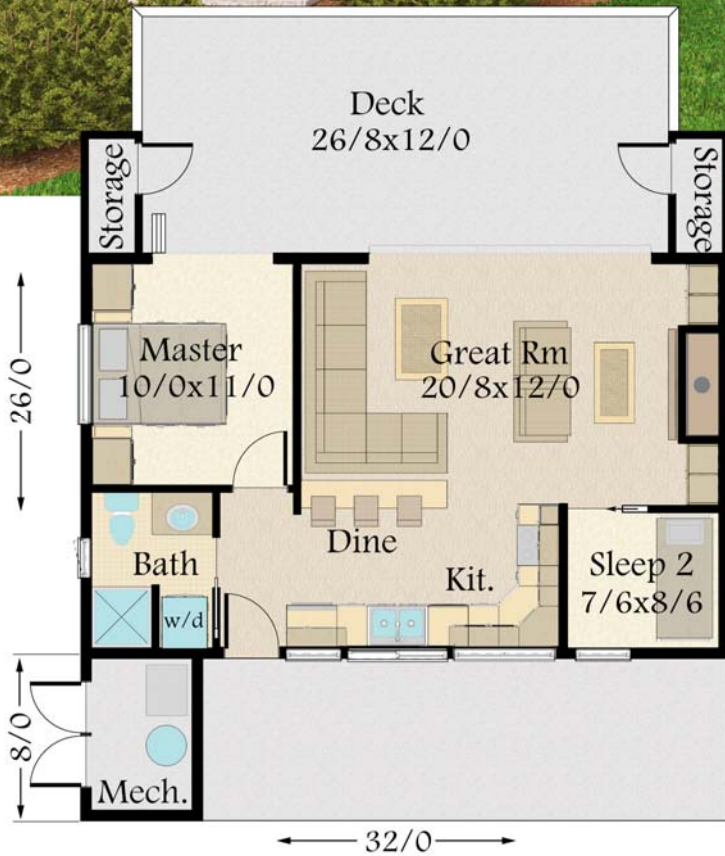

MARK STEWART  
HOME DESIGN

*Mark Stewart*

“Orbit”  
MM-640-O

|              |                    |
|--------------|--------------------|
| Main Floor   | 640 sq. ft.        |
| <b>Total</b> | <b>640 sq. ft.</b> |
| <b>Width</b> | <b>Depth</b>       |
| 32/0         | 26/0               |

*"Orbit"*  
MM-640-O

|              |                    |
|--------------|--------------------|
| Main Floor   | 640 sq. ft.        |
| <b>Total</b> | <b>640 sq. ft.</b> |
| <b>Width</b> | <b>Depth</b>       |
| 32/0         | 26/0               |

MARK STEWART  
HOME DESIGN

*Mark Stewart*

"Orbit"  
MM-640-0

|              |                    |
|--------------|--------------------|
| Main Floor   | 640 sq. ft.        |
| <b>Total</b> | <b>640 sq. ft.</b> |
| <b>Width</b> | <b>Depth</b>       |
| 32/0         | 26/0               |

MARK STEWART  
HOME DESIGN

"Orbit"  
MM-640-0

|              |                    |
|--------------|--------------------|
| Main Floor   | 640 sq. ft.        |
| <b>Total</b> | <b>640 sq. ft.</b> |
| <b>Width</b> | <b>Depth</b>       |
| 32/0         | 24/0               |