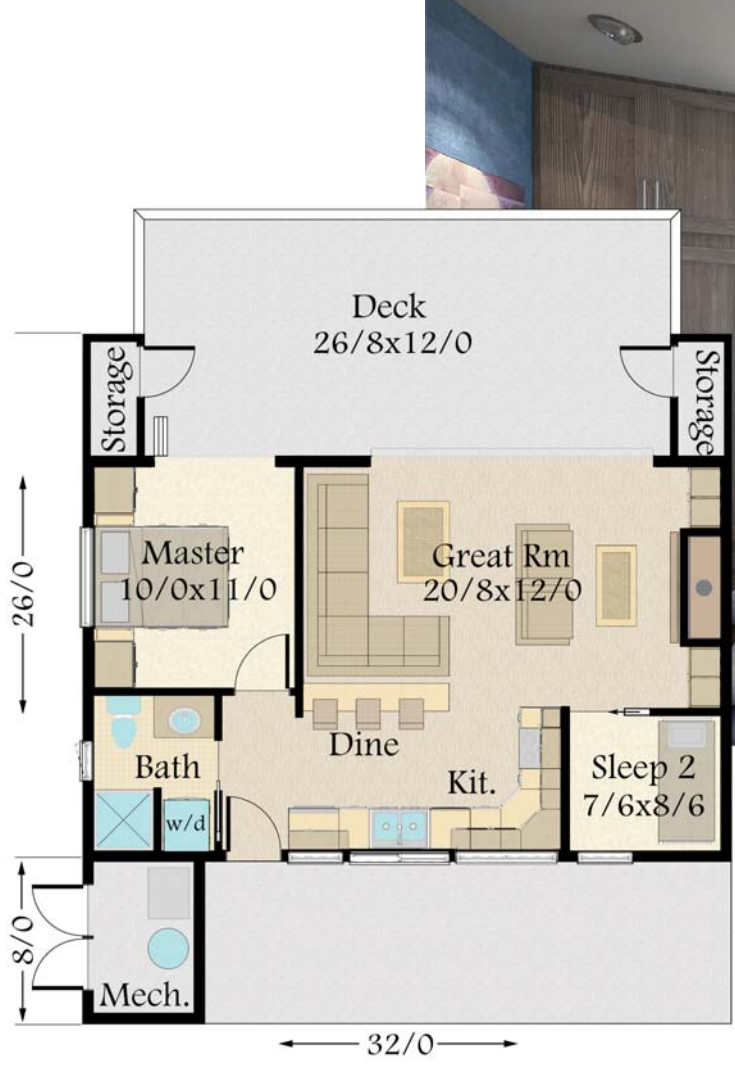

MARK STEWART  
HOME DESIGN

*Mark Stewart*

“Orbit”  
MM-640-O

|              |                    |
|--------------|--------------------|
| Main Floor   | 640 sq. ft.        |
| <b>Total</b> | <b>640 sq. ft.</b> |
| <b>Width</b> | <b>Depth</b>       |
| 32/0         | 26/0               |

*"Orbit"*  
MM-640-O

|              |                    |
|--------------|--------------------|
| Main Floor   | 640 sq. ft.        |
| <b>Total</b> | <b>640 sq. ft.</b> |
| <b>Width</b> | <b>Depth</b>       |
| 32/0         | 26/0               |

MARK STEWART  
HOME DESIGN

*Mark Stewart*

"Orbit"  
MM-640-0

|              |                    |
|--------------|--------------------|
| Main Floor   | 640 sq. ft.        |
| <b>Total</b> | <b>640 sq. ft.</b> |
| <b>Width</b> | <b>Depth</b>       |
| 32/0         | 26/0               |

MARK STEWART  
HOME DESIGN

"Orbit"  
MM-640-0

|              |                    |
|--------------|--------------------|
| Main Floor   | 640 sq. ft.        |
| <b>Total</b> | <b>640 sq. ft.</b> |
| <b>Width</b> | <b>Depth</b>       |
| 32/0         | 24/0               |