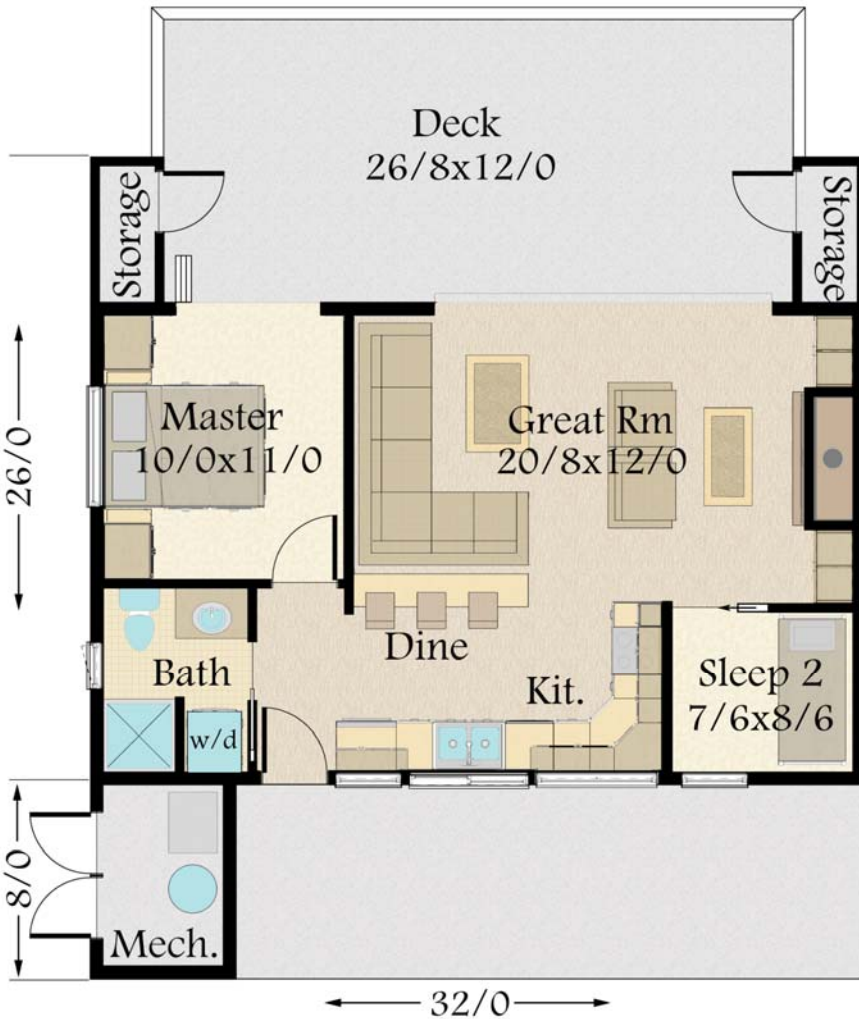

MARK STEWART  
HOME DESIGN

*Mark Stewart*

“Orbit”  
MM-640-O

|              |                    |
|--------------|--------------------|
| Main Floor   | 640 sq. ft.        |
| <b>Total</b> | <b>640 sq. ft.</b> |
| <b>Width</b> | <b>Depth</b>       |
| 32/0         | 26/0               |

*"Orbit"*  
MM-640-O

|              |                    |
|--------------|--------------------|
| Main Floor   | 640 sq. ft.        |
| <b>Total</b> | <b>640 sq. ft.</b> |
| <b>Width</b> | <b>Depth</b>       |
| 32/0         | 26/0               |

MARK STEWART  
HOME DESIGN

*Mark Stewart*

"Orbit"  
MM-640-0

|              |                    |
|--------------|--------------------|
| Main Floor   | 640 sq. ft.        |
| <b>Total</b> | <b>640 sq. ft.</b> |
| <b>Width</b> | <b>Depth</b>       |
| 32/0         | 26/0               |

MARK STEWART  
HOME DESIGN

"Orbit"  
MM-640-0

|              |                    |
|--------------|--------------------|
| Main Floor   | 640 sq. ft.        |
| <b>Total</b> | <b>640 sq. ft.</b> |
| <b>Width</b> | <b>Depth</b>       |
| 32/0         | 24/0               |