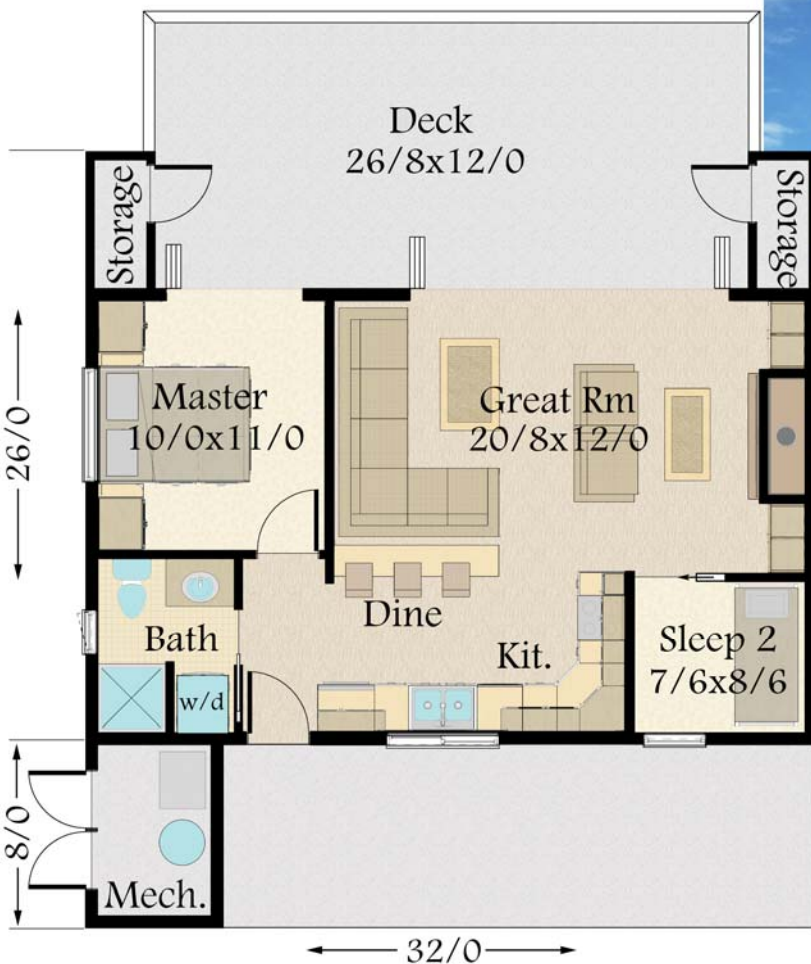

MARK STEWART
HOME DESIGN

Mark Stewart

"Mercury" MM-640-M

Main Floor	640 sq. ft.
Total	640 sq. ft.
Width	Depth
32/0	26/0

"Mercury"
MM-640-M

Main Floor	640 sq. ft.
Total	640 sq. ft.
Width	Depth
32/0	26/0

"Mercury"
MM-640-M

MARK STEWART
HOME DESIGN

M.S.D.

Main Floor	640 sq. ft.
Total	640 sq. ft.
Width	Depth
32/0	26/0

MARK STEWART
HOME DESIGN

Mark Stewart

"Mercury"
MM-640-M

Main Floor	640 sq. ft.
Total	640 sq. ft.
Width	Depth
32/0	26/0