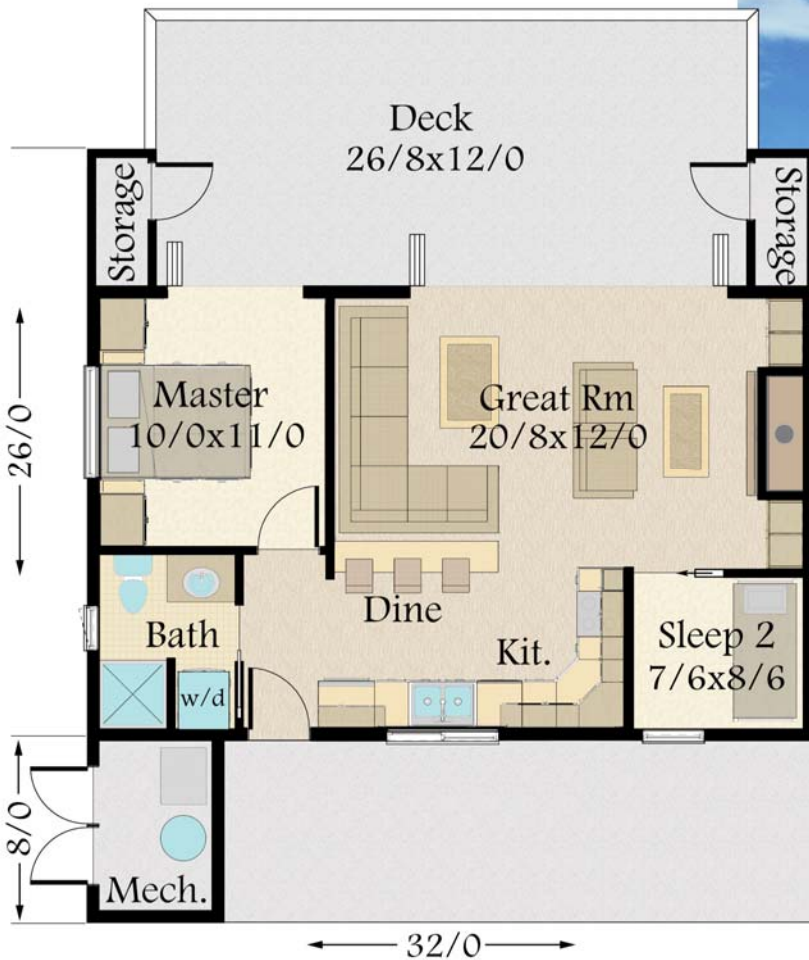

MARK STEWART
HOME DESIGN

Mark Stewart

"Mercury" MM-640-M

Main Floor	640 sq. ft.
Total	640 sq. ft.
Width	Depth
32/0	26/0

"Mercury"
MM-640-M

Main Floor	640 sq. ft.
Total	640 sq. ft.
Width	Depth
32/0	26/0

"Mercury"
MM-640-M

MARK STEWART
HOME DESIGN

M.S.D.

Main Floor	640 sq. ft.
Total	640 sq. ft.
Width	Depth
32/0	26/0

MARK STEWART
HOME DESIGN

Mark Stewart

"Mercury"
MM-640-M

Main Floor	640 sq. ft.
Total	640 sq. ft.
Width	Depth
32/0	26/0