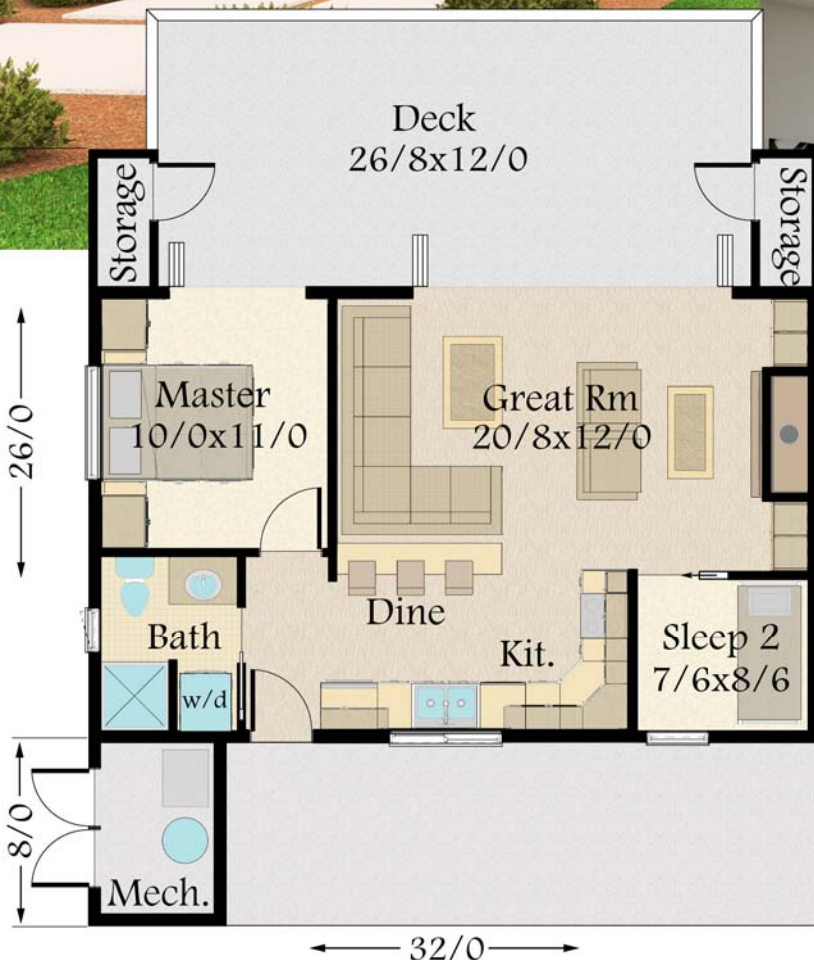

MARK STEWART
HOME DESIGN

Mark Stewart

"Mercury" MM-640-M

Main Floor	640 sq. ft.
Total	640 sq. ft.
Width	Depth
32/0	26/0

"Mercury"
MM-640-M

Main Floor	640 sq. ft.
Total	640 sq. ft.
Width	Depth
32/0	26/0

"Mercury"
MM-640-M

MARK STEWART
HOME DESIGN

M.S.D.

Main Floor	640 sq. ft.
Total	640 sq. ft.
Width	Depth
32/0	26/0

MARK STEWART
HOME DESIGN

Mark Stewart

"Mercury"
MM-640-M

Main Floor	640 sq. ft.
Total	640 sq. ft.
Width	Depth
32/0	26/0