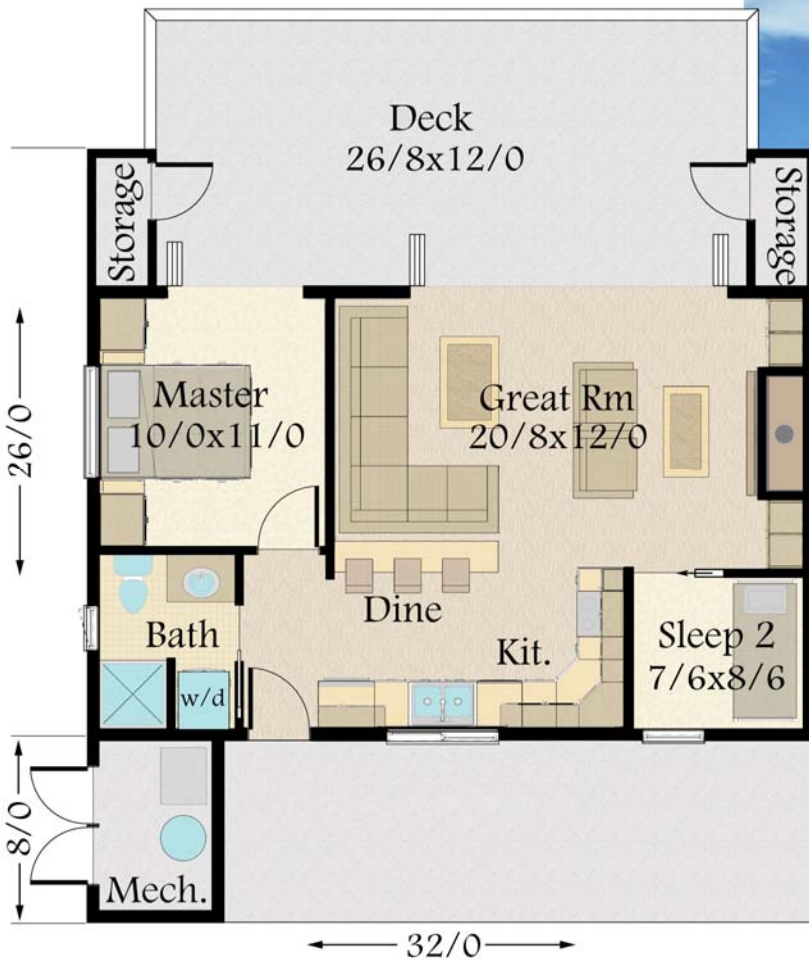

MARK STEWART
HOME DESIGN

Mark Stewart

"Mercury" MM-640-M

Main Floor	640 sq. ft.
Total	640 sq. ft.
Width	Depth
32/0	26/0

"Mercury"
MM-640-M

Main Floor	640 sq. ft.
Total	640 sq. ft.
Width	Depth
32/0	26/0

"Mercury"
MM-640-M

MARK STEWART
HOME DESIGN

M.S.D.

Main Floor	640 sq. ft.
Total	640 sq. ft.
Width	Depth
32/0	26/0

MARK STEWART
HOME DESIGN

Mark Stewart

"Mercury"
MM-640-M

Main Floor	640 sq. ft.
Total	640 sq. ft.
Width	Depth
32/0	26/0