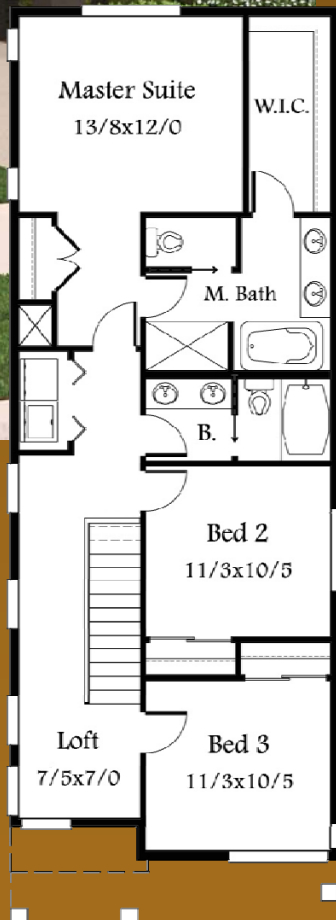

M-1744-P
 20/0 x 56/0
 Main floor 746 sq. ft
 Upper floor 998 sq. ft.
 Total 1744 sq. ft.

PEBBLESTONE
 A remarkable narrow lot Modern Home full of energy efficiency big open shared living spaces with a time tested floor plan. Magical Architectural style fitted with smart space planning.