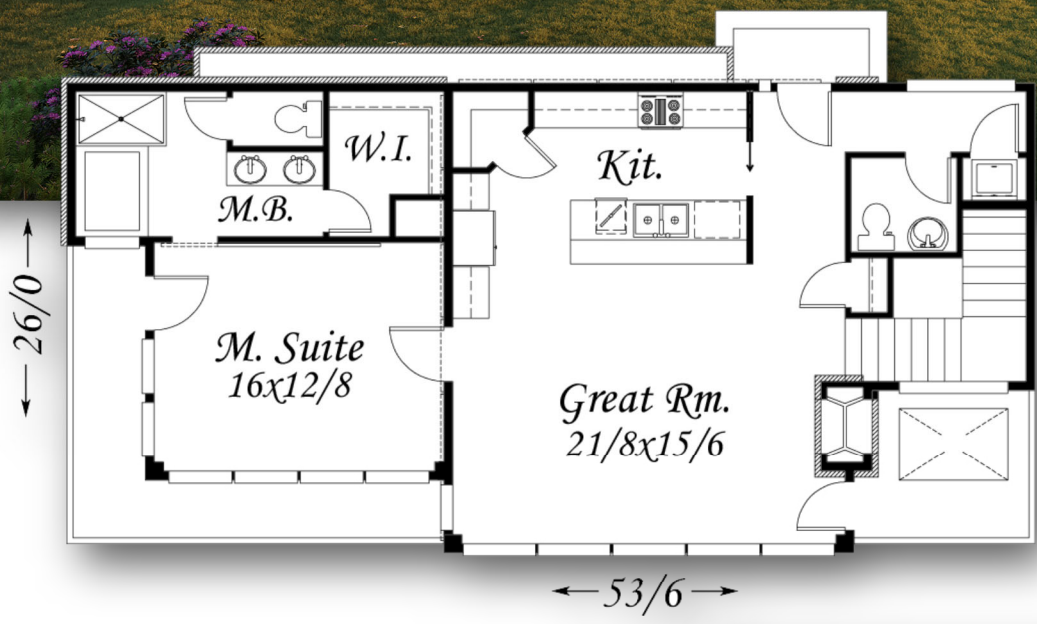

"Destination"
M-1887-M

Main Floor 1083 sq. ft
 Lower Floor 804
Total 1887 sq.ft.
53/6-W. X 26/0-D.