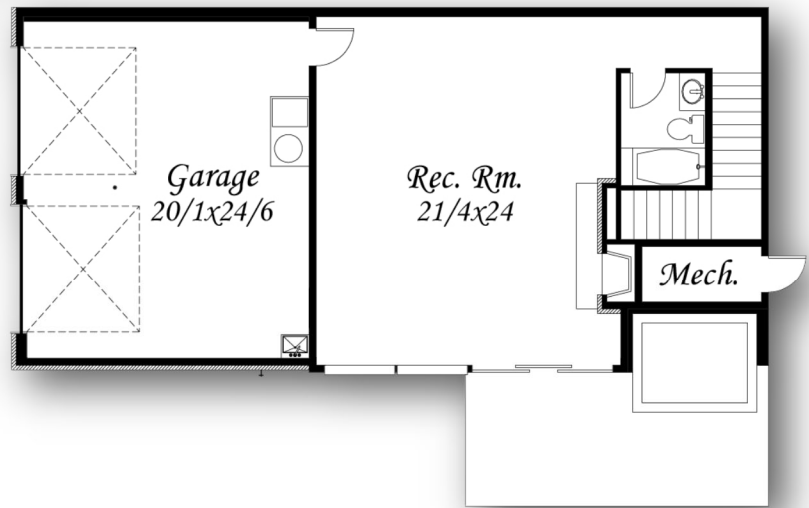

"Destination"
M-1887-M

Main Floor 1083 sq. ft
 Lower Floor 804
Total 1887 sq.ft.
53/6-W. X 26/0-D.